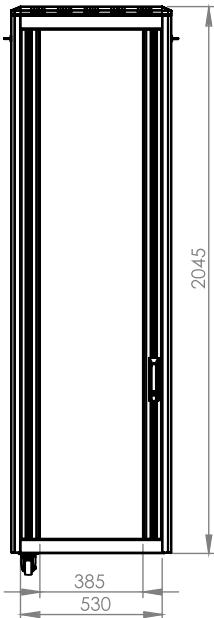

## Technical Drawing

Top View

Bottom View

Front Door  
Opening Angle

Top Inside View

Front View

Side View

Rear View

Dimensions in  
Width & Height

Note: Castors shown fitted for illustration only.

## Part Number

Item Code	Manufacturer Code	Product Description	Height	Width	Depth
824325	LN-FS42U6080-BL-121	19" Free Standing Cabinet	42U	600mm	800mm

# DYNAMIC DATA CABINET

Technical Drawing