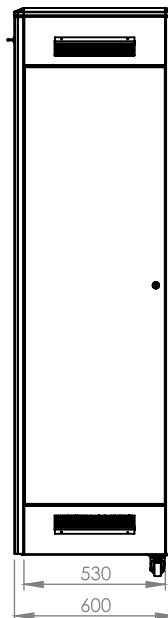

## Technical Drawing

Top View

Bottom View

Front Door  
Opening Angle

Top Inside View

Front View

Side View

Rear View

Dimensions in  
Width & Height

Note: Castors shown fitted for illustration only.

## Part Number

Item Code	Manufacturer Code	Product Description	Height	Width	Depth
824325	LN-FS42U6080-BL-121	19" Free Standing Cabinet	42U	600mm	800mm

# DYNAMIC DATA CABINET

Technical Drawing