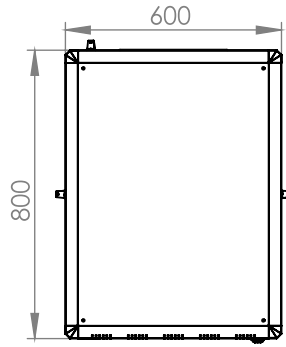

## Technical Drawing

Top View

Bottom View

Front Door  
Opening Angle

Top Inside View

Front View

Side View

Rear View

Dimensions in  
Width & Height

Note: Castors shown fitted for illustration only.

## Part Number

Item Code	Manufacturer Code	Product Description	Height	Width	Depth
824325	LN-FS42U6080-BL-121	19" Free Standing Cabinet	42U	600mm	800mm