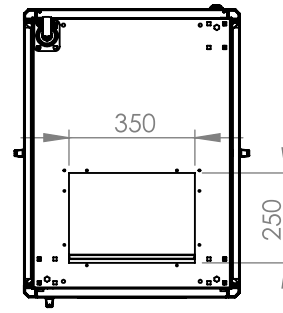

## Technical Drawing

Top View

Bottom View

Front Door  
Opening Angle

Top Inside View

Front View

Side View

Rear View

Dimensions in  
Width & Height

Note: Castors shown fitted for illustration only.

## Part Number

Item Code	Manufacturer Code	Product Description	Height	Width	Depth
824325	LN-FS42U6080-BL-121	19" Free Standing Cabinet	42U	600mm	800mm