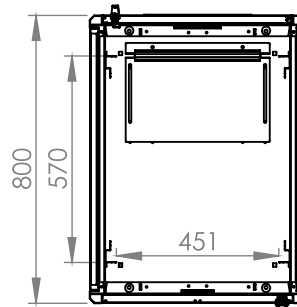

## Technical Drawing

Top View

Bottom View

Front Door  
Opening Angle

Top Inside View

Front View

Side View

Rear View

Dimensions in  
Width & Height

Note: Castors shown fitted for illustration only.

## Part Number

Item Code	Manufacturer Code	Product Description	Height	Width	Depth
824325	LN-FS42U6080-BL-121	19" Free Standing Cabinet	42U	600mm	800mm