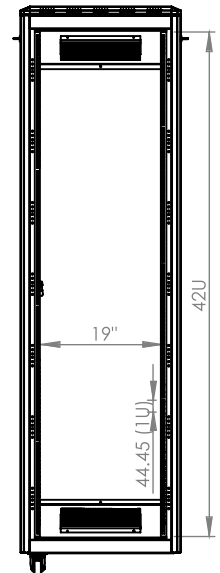

## Technical Drawing

Top View

Bottom View

Front Door  
Opening Angle

Top Inside View

Front View

Side View

Rear View

Dimensions in  
Width & Height

Note: Castors shown fitted for illustration only.

## Part Number

Item Code	Manufacturer Code	Product Description	Height	Width	Depth
824325	LN-FS42U6080-BL-121	19" Free Standing Cabinet	42U	600mm	800mm

# DYNAMIC DATA CABINET

Technical Drawing